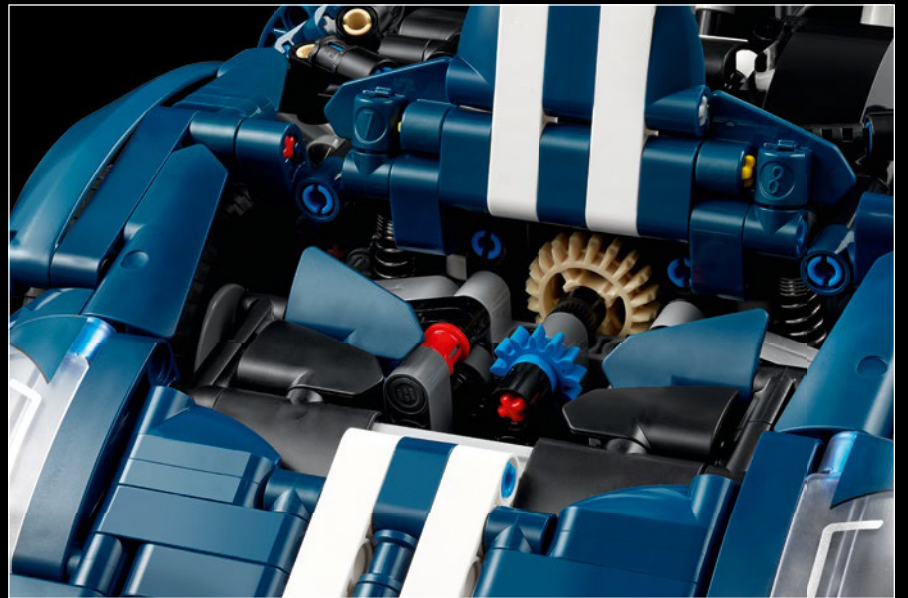

THE PINNACLE OF FORD PERFORMANCE

The teardrop-shaped cockpit, intersecting surfaces, flying buttresses, pop-up spoiler wing. The 2022 Ford GT is a design and performance marvel. In close collaboration with the Ford Motor Company, LEGO® Technic designers created an authentic 1:12 scale version.

FORD GT40 MK I

1963-1965

Ford establishes a team of expert racing-car drivers, engineers and Ford officials to create a world-class racing car. The first Ford GT40 MK I competes in the 1964 24 Hours of Le Mans.