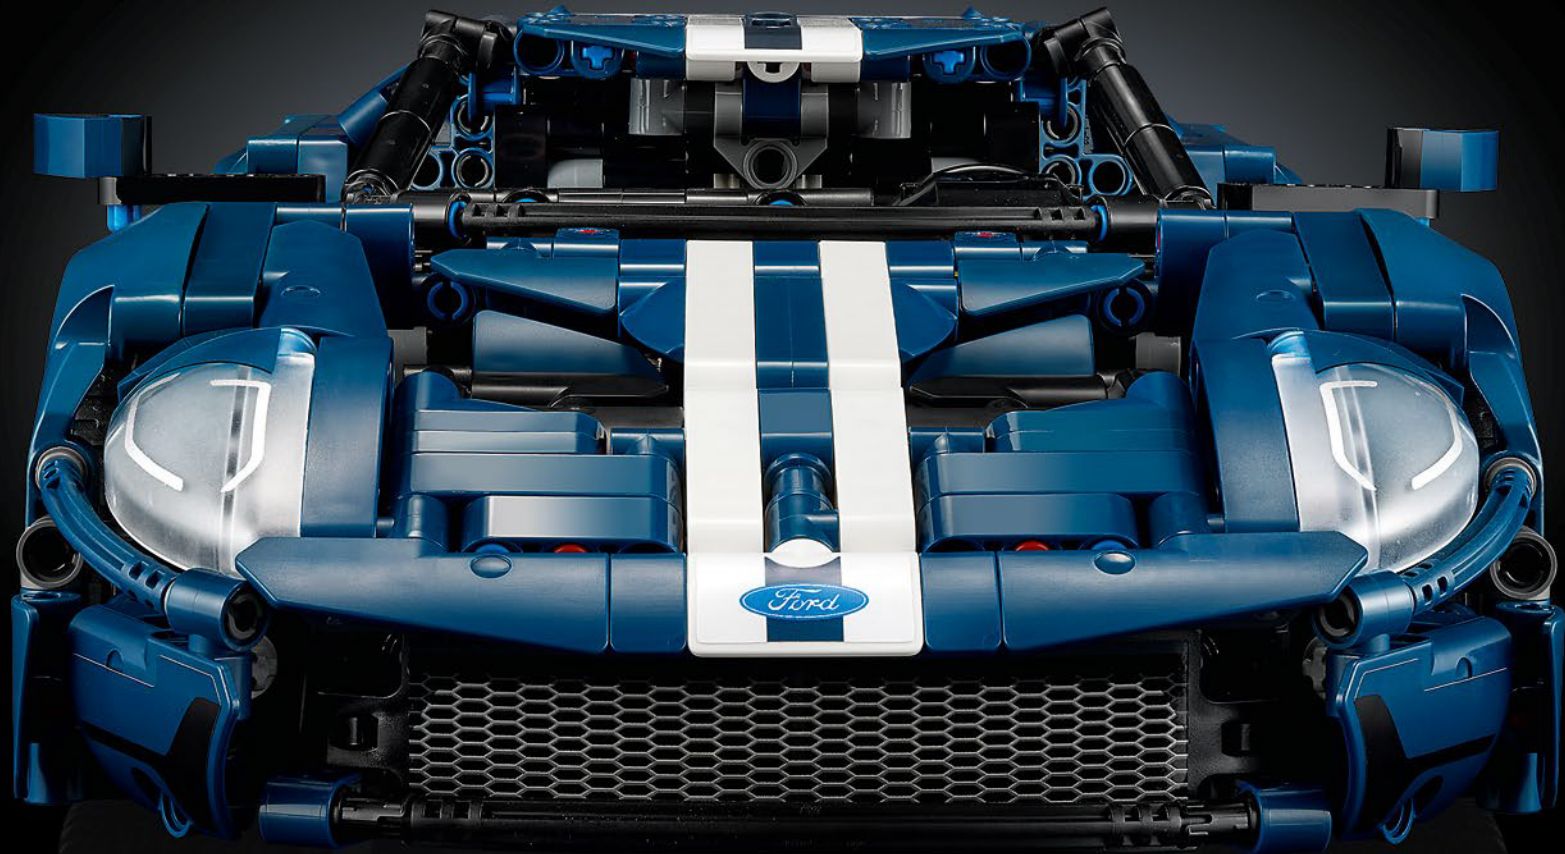

THE PINNACLE OF FORD PERFORMANCE

The teardrop-shaped cockpit, intersecting surfaces, flying buttresses, pop-up spoiler wing. The 2022 Ford GT is a design and performance marvel. In close collaboration with the Ford Motor Company, LEGO® Technic designers created an authentic 1:12 scale version.

FORD GT40 MK I

1963-1965

Ford establishes a team of expert racing-car drivers, engineers and Ford officials to create a world-class racing car. The first Ford GT40 MK I competes in the 1964 24 Hours of Le Mans.

The supercar brings the popular 1966-1969 Ford GT design into the new millennium, combining classic and striking contemporary design solutions with the latest technology.

2022

2022

The latest stunning technological evolution of the Ford GT includes a 3.5-litre EcoBoost® twin-turbo V6 engine in an ultralight carbon fibre body with signature buttress air ducts.