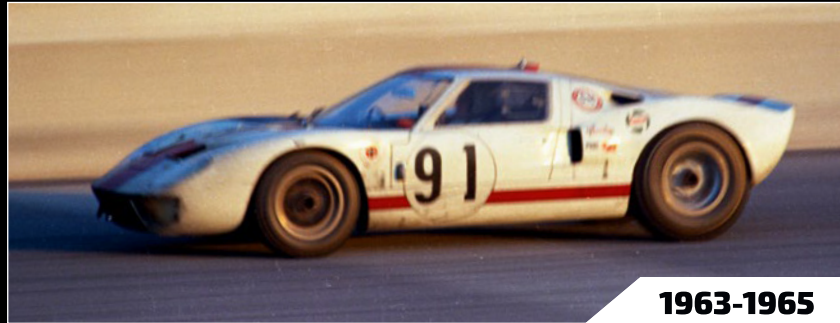

THE PINNACLE OF FORD PERFORMANCE

The teardrop-shaped cockpit, intersecting surfaces, flying buttresses, pop-up spoiler wing. The 2022 Ford GT is a design and performance marvel. In close collaboration with the Ford Motor Company, LEGO® Technic designers created an authentic 1:12 scale version.

FORD GT40 MK I

1963-1965

Ford establishes a team of expert racing-car drivers, engineers and Ford officials to create a world-class racing car. The first Ford GT40 MK I competes in the 1964 24 Hours of Le Mans.

FORD GT40 MK II

1966

Three Ford GT40 MK IIs win first, second and third places at the 1966 24 Hours of Le Mans, making the Ford Motor Company the first American manufacturer to win the race.

FORD GT

2005-2006

The supercar brings the popular 1966-1969 Ford GT design into the new millennium, combining classic and striking contemporary design solutions with the latest technology.

2022

2022

The latest stunning technological evolution of the Ford GT includes a 3.5-litre EcoBoost® twin-turbo V6 engine in an ultralight carbon fibre body with signature buttress air ducts.