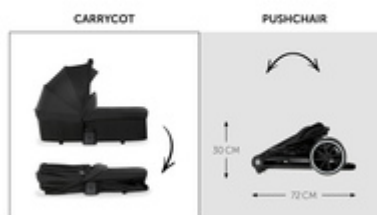

EASY & COMPACT FOLDING