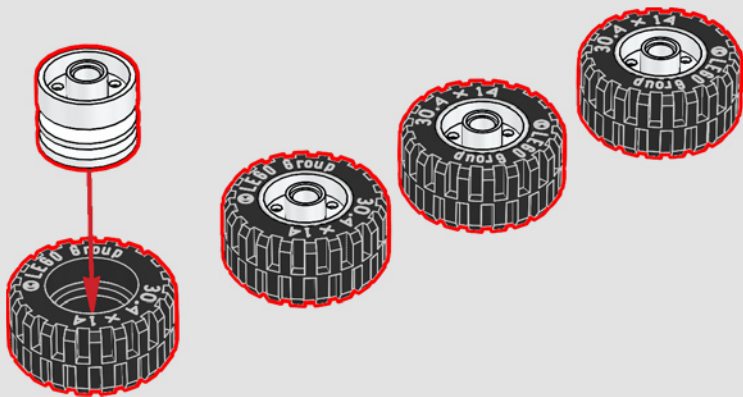

[LEGO.com/devicecheck](https://LEGO.com/devicecheck)

乐高®拼搭指引

LEGO® Building Instructions

Download on the  
App Store

GET IT ON  
Google Play

腾讯应用宝  
安卓应用商店

Apple and the Apple logo are trademarks of Apple Inc.  
Google Play and the Google Play logo are trademarks of Google LLC.  
Tencent and the Tencent logo are trademarks of Tencent Inc.