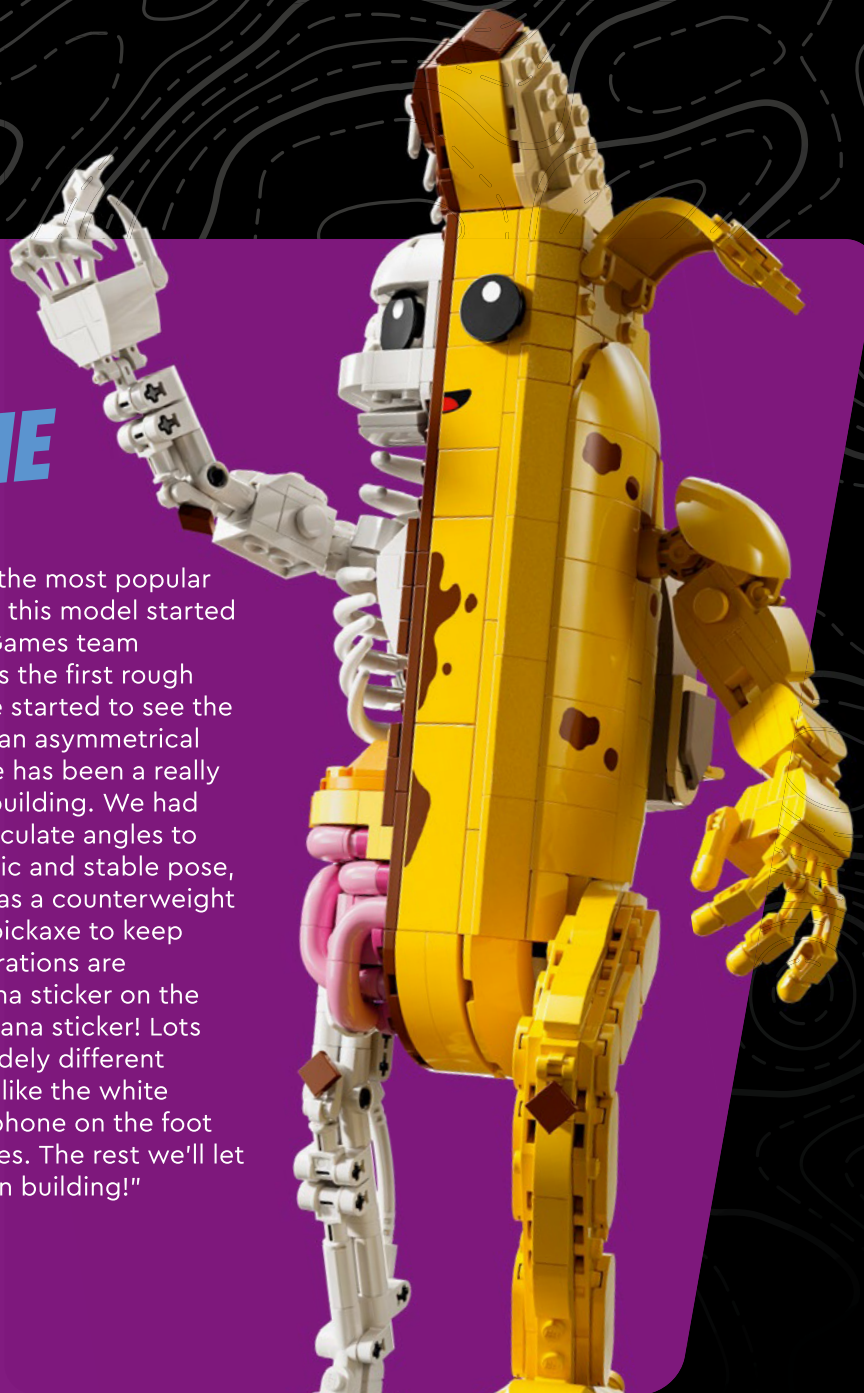

MEET LEGO® PEELY BONE

"Peely, in all his versions, is one of the most popular Outfits in Fortnite, and the idea for this model started as a fun gift for one of our LEGO® Games team members who loves Peely Bone. As the first rough sketch model began to mature, we started to see the potential for an actual set. Making an asymmetrical figure that is split down the middle has been a really fun challenge to our usual way of building. We had to figure out the geometry and calculate angles to bring the model alive in an aesthetic and stable pose, and, fun fact, the backpack works as a counterweight to the paint launcher and banana pickaxe to keep the model in balance. All the decorations are printed, except for one – the banana sticker on the back because, you know, it's a banana sticker! Lots of elements have been used for widely different purposes than originally intended, like the white sausages used as ribs, the yellow phone on the foot and the white boomerangs as bones. The rest we'll let you discover on your own. Have fun building!"

MATHIAS JULIN
LEGO® Model Designer