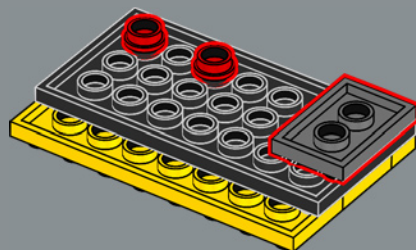

21

22

A new 4x4 arch brick was created for this set. The design accentuates the softer, rounded forms of Bumblebee in both vehicle and robot modes. (A total of 8 are included in the set.)

23

24

25

26

27