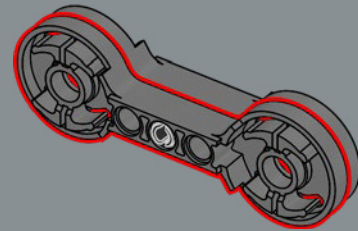

44

45

A new flex joint element was created for this set. The element allows the torso of the Bumblebee model to fold and connect to his legs when converting to vehicle mode.

47

46

48

49

50