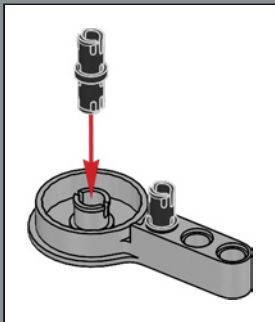

44

45

A new flex joint element was created for this set. The element allows the torso of the Bumblebee model to fold and connect to his legs when converting to vehicle mode.

47

46

48

49

50