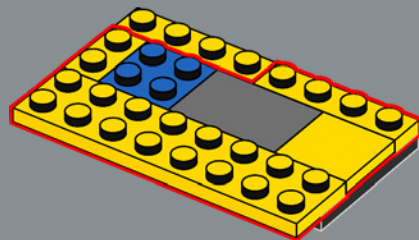

21

22

A new 4x4 arch brick was created for this set. The design accentuates the softer, rounded forms of Bumblebee in both vehicle and robot modes. (A total of 8 are included in the set.)

23

24

25

26

27