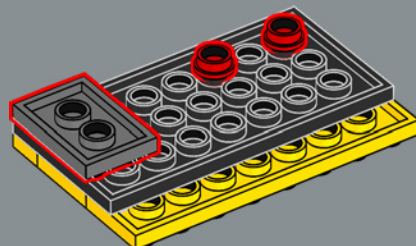

FUNCTION: SCOUT

Strength:2
Intelligence:8
Speed:4
Endurance:7

Rank:7
Courage:10
Firepower:1
Skill:7

FROM THE LEGO® DESIGN TEAM

"Bumblebee is such a lovable character, and we wanted to create a model that not only looks and transforms like him, but also includes tributes to his long history. In addition to his blue blaster and bee wing jetpack, look for cheeky little details throughout the model, such as the small bee element hidden somewhere, and printed decorations and stickers that carry special meaning. The plaque matches the one included in the LEGO® Optimus Prime 10302 set, so if you have both sets, they make a fine display together!"

Samuel Liltorp Johnson,
LEGO® Icons Design Manager

10302 Optimus Prime is not included

2

1

3

4

5

6