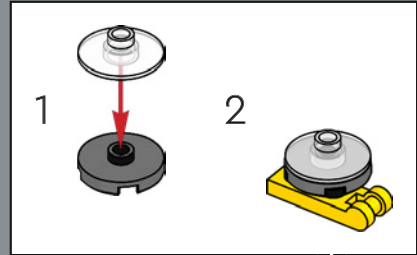

44

45

A new flex joint element was created for this set. The element allows the torso of the Bumblebee model to fold and connect to his legs when converting to vehicle mode.

47

46

48

49

50