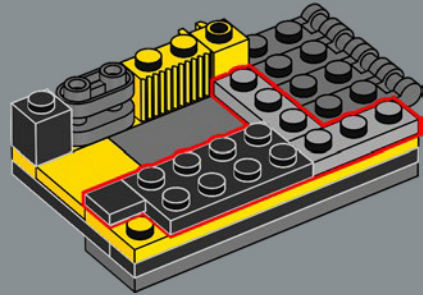

FUNCTION: SCOUT

Strength:2
Intelligence:8
Speed:4
Endurance:7

Rank:7
Courage:10
Firepower:1
Skill:7

FROM THE LEGO® DESIGN TEAM

"Bumblebee is such a lovable character, and we wanted to create a model that not only looks and transforms like him, but also includes tributes to his long history. In addition to his blue blaster and bee wing jetpack, look for cheeky little details throughout the model, such as the small bee element hidden somewhere, and printed decorations and stickers that carry special meaning. The plaque matches the one included in the LEGO® Optimus Prime 10302 set, so if you have both sets, they make a fine display together!"

Samuel Liltorp Johnson,
LEGO® Icons Design Manager

10302 Optimus Prime is not included

2

1

3

4

5

6