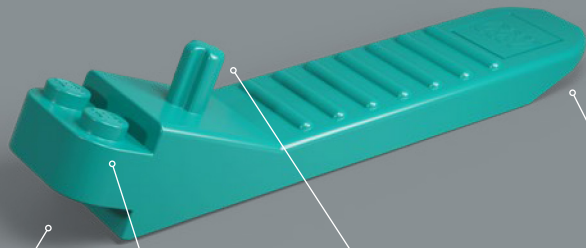

10302 Optimus Prime is not included