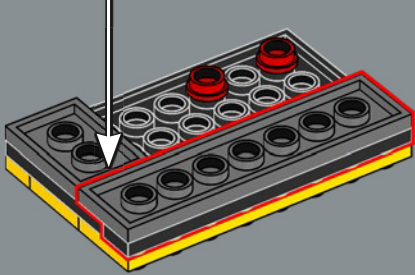

FUNCTION: SCOUT

Strength:2
Intelligence:8
Speed:4
Endurance:7

Rank:7
Courage:10
Firepower:1
Skill:7

FROM THE LEGO® DESIGN TEAM

"Bumblebee is such a lovable character, and we wanted to create a model that not only looks and transforms like him, but also includes tributes to his long history. In addition to his blue blaster and bee wing jetpack, look for cheeky little details throughout the model, such as the small bee element hidden somewhere, and printed decorations and stickers that carry special meaning. The plaque matches the one included in the LEGO® Optimus Prime 10302 set, so if you have both sets, they make a fine display together!"

Samuel Liltorp Johnson,
LEGO® Icons Design Manager

10302 Optimus Prime is not included

2

1

3

4

5

6