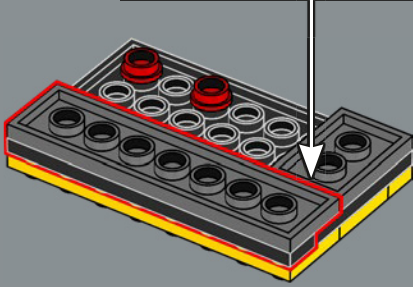

21

22

A new 4x4 arch brick was created for this set. The design accentuates the softer, rounded forms of Bumblebee in both vehicle and robot modes. (A total of 8 are included in the set.)

23

24

25

26

27