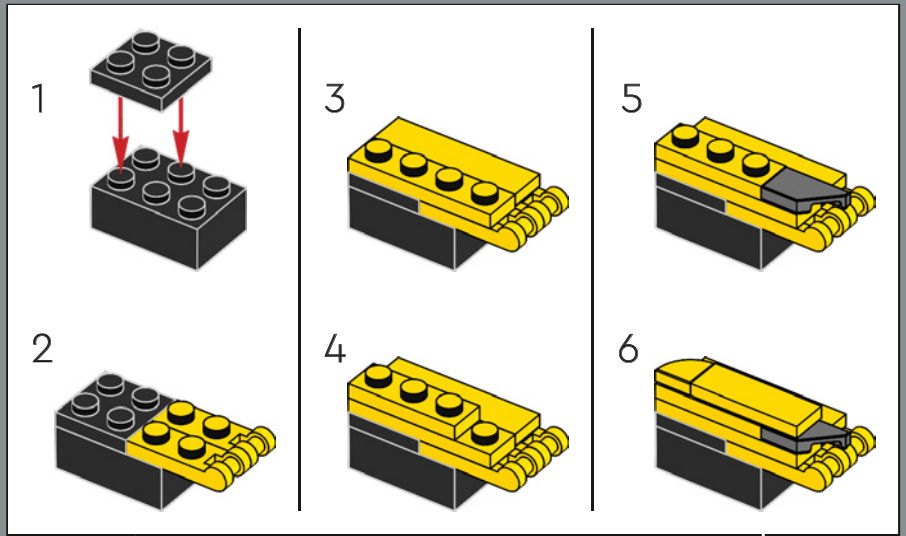

139

140

141

142

143

144

145

146

147

148

A new 2x2 decorated yellow tile has the iconic AUTOBOT insignia denoting the allegiance during the war against the evil Decepticons.

150

151

152

153

154