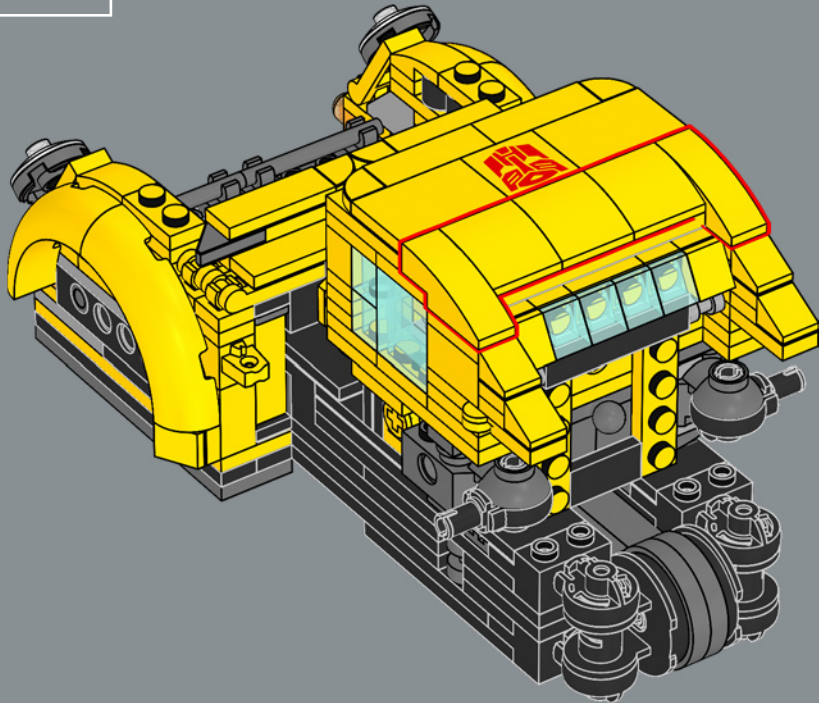

147

148

A new 2x2 decorated yellow tile has the iconic AUTOBOT insignia denoting the allegiance during the war against the evil Decepticons.

150

151

152

153

154

This piece used for the arm build was first developed to be used in the LEGO® Optimus Prime 10302 set.

163

164

165

166

167

168

169