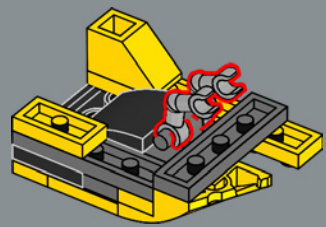

A new, decorated 2x2 yellow tile has the iconic AUTOBOT insignia. In the cartoon, the logo is sometimes seen on the bonnet when Bumblebee is in vehicle mode.

269

271

270

272

273

274

275