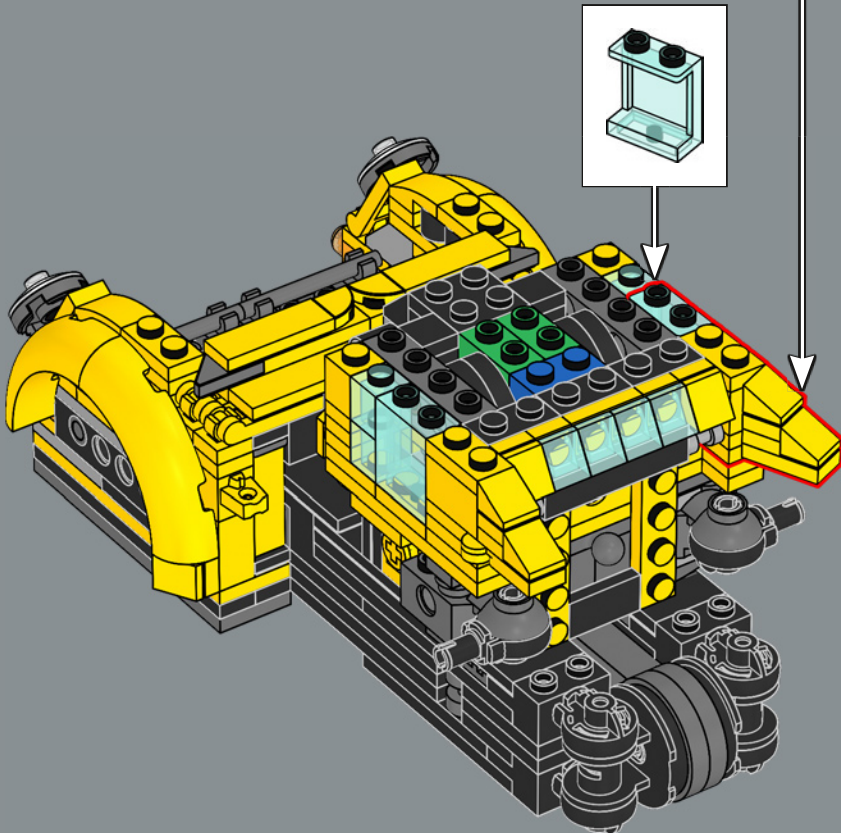

147

148

A new 2x2 decorated yellow tile has the iconic AUTOBOT insignia denoting the allegiance during the war against the evil Decepticons.

150

151

152

153

154

This piece used for the arm build was first developed to be used in the LEGO® Optimus Prime 10302 set.

163

164

165

166

167

168

169