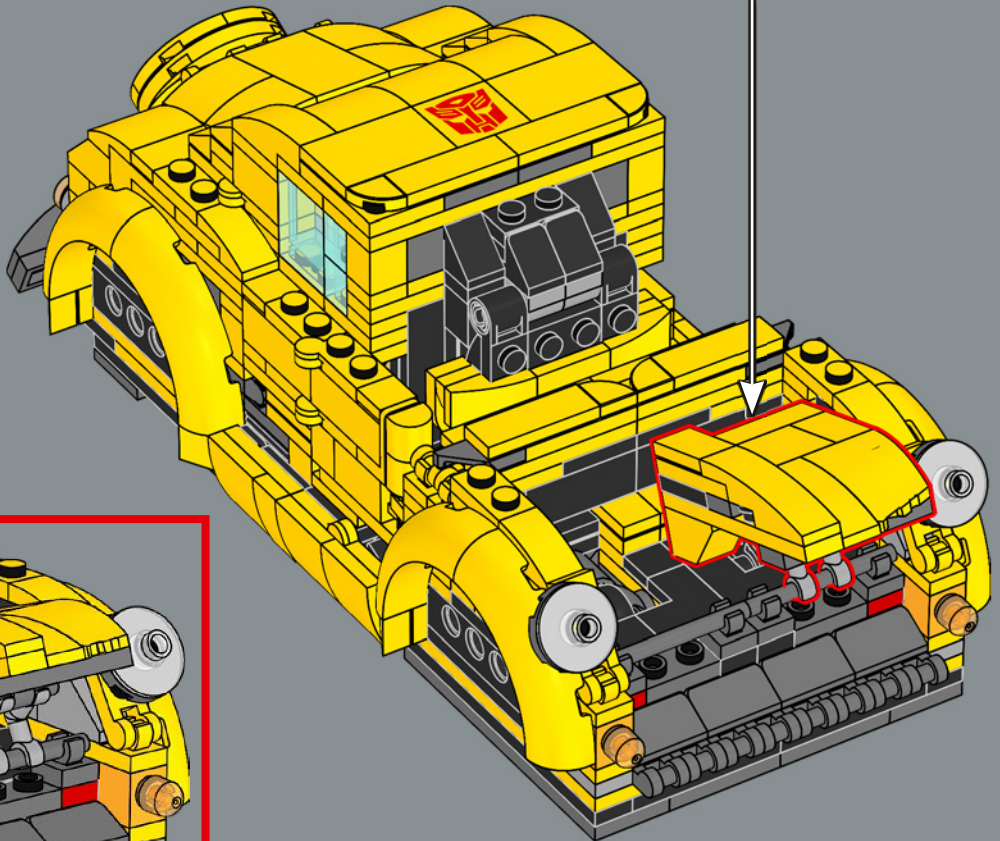

A new, decorated 2x2 yellow tile has the iconic AUTOBOT insignia. In the cartoon, the logo is sometimes seen on the bonnet when Bumblebee is in vehicle mode.

269

271

270

272

273

274

275

276

277

278

279

280

281

282

283