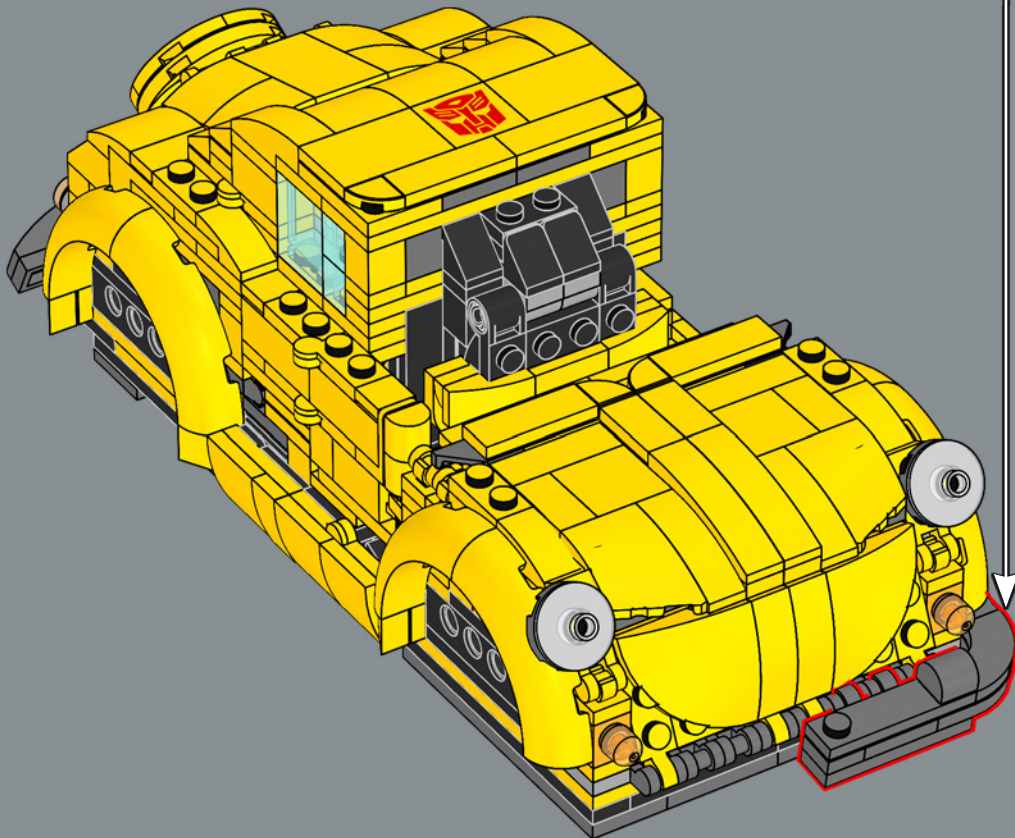

This piece used for the arm build was first developed to be used in the LEGO® Optimus Prime 10302 set.

163

164

165

166

167

168

169

276

277

278

279

280

281

282

283

284

285

286

288

289

290

291

292