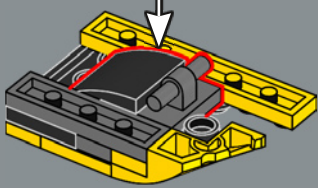

A new, decorated 2x2 yellow tile has the iconic AUTOBOT insignia. In the cartoon, the logo is sometimes seen on the bonnet when Bumblebee is in vehicle mode.

269

271

270

272

273

274

275