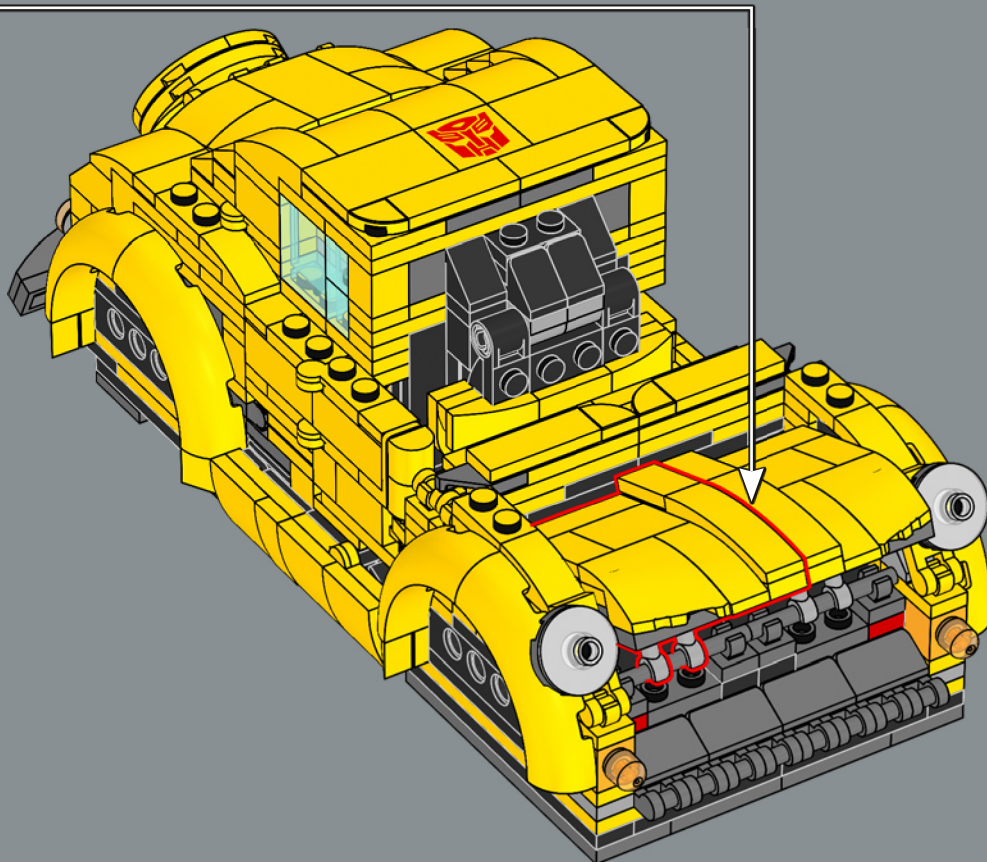

This piece used for the arm build was first developed to be used in the LEGO® Optimus Prime 10302 set.

163

164

165

166

167

168

169

276

277

278

279

280

281

282

283

284

285

286

288

289

290

291

292