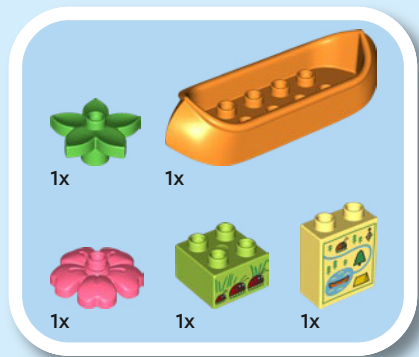

LEGO DUPLO sets are categorised into benefit territories that match toddlers' ages and developmental stages.

**PLAY
IDEAS**

LOGICAL
THINKING

EXPRESSING
YOURSELF

LEGO® DUPLO® sets in this territory can help toddlers master a range of skills, including how to care for others and understand feelings, learn to compare, match and sort things, and play out familiar situations. When you play along and offer instructions and guidance, you create a safe, creative space that encourages toddlers to learn.

1

2

3

4

5

1

2

3