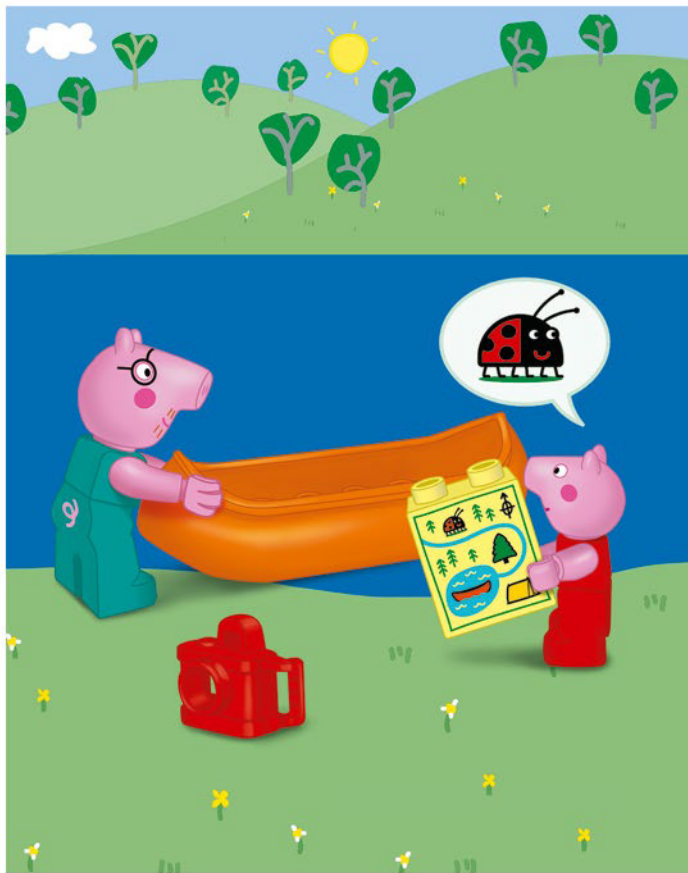

Rebuild
the
world™

Building the Big Skills Toddlers Need

We believe in big starts. Our big bricks are designed for little hands to master. When toddlers' creativity is set free, their opportunities to learn become endless. We call it Learning Through Play. And it inspires every LEGO® DUPLO® set. Based on thorough scientific research, each set helps young minds develop both IQ skills (cognitive, physical, creative) and EQ skills (social, emotional). Let all toddlers Start Off Big.

LEGO DUPLO sets are categorised into benefit territories that match toddlers' ages and developmental stages.

**PLAY
IDEAS**

LOGICAL
THINKING

EXPRESSING
YOURSELF

LEGO® DUPLO® sets in this territory can help toddlers master a range of skills, including how to care for others and understand feelings, learn to compare, match and sort things, and play out familiar situations. When you play along and offer instructions and guidance, you create a safe, creative space that encourages toddlers to learn.