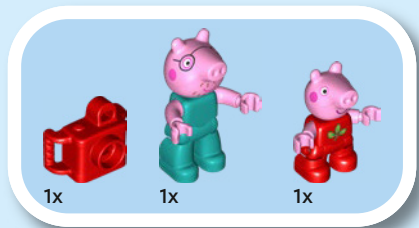

LEGO DUPLO sets are categorised into benefit territories that match toddlers' ages and developmental stages.

**PLAY
IDEAS**

LOGICAL
THINKING

EXPRESSING
YOURSELF

LEGO® DUPLO® sets in this territory can help toddlers master a range of skills, including how to care for others and understand feelings, learn to compare, match and sort things, and play out familiar situations. When you play along and offer instructions and guidance, you create a safe, creative space that encourages toddlers to learn.