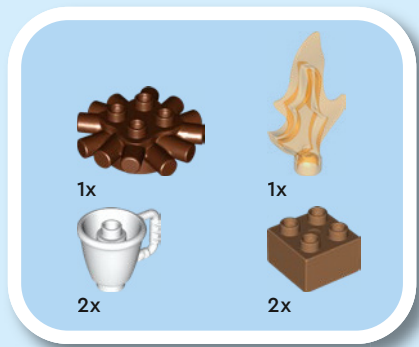

LEGO DUPLO sets are categorised into benefit territories that match toddlers' ages and developmental stages.

**PLAY
IDEAS**

LOGICAL
THINKING

EXPRESSING
YOURSELF

LEGO® DUPLO® sets in this territory can help toddlers master a range of skills, including how to care for others and understand feelings, learn to compare, match and sort things, and play out familiar situations. When you play along and offer instructions and guidance, you create a safe, creative space that encourages toddlers to learn.

1

2

3

4

5

1

2

3