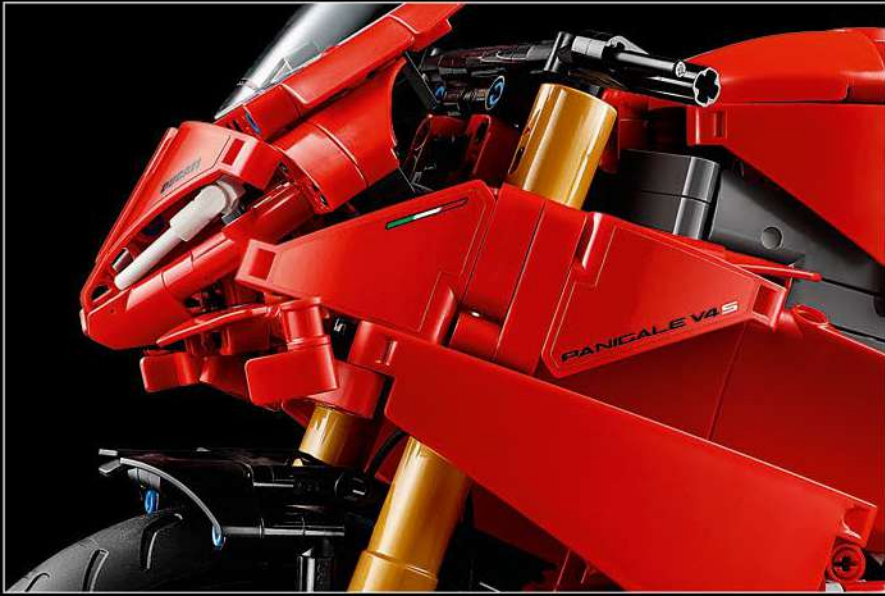

**2003
DUCATI 999**

The 999 famously dominates the 2003 Superbike World Championship, winning eleven of the first twelve races.

**1994
DUCATI 916**

A modern classic, the 916 blends innovative technical features with style, sophistication and performance in one exciting ride.

**1988
DUCATI 851**

A defining milestone in Ducati superbike development, the 851 boasts the twin-cylinder with liquid cooling, electronic fuel injection and desmodromic four valve heads.

UWE WABRA
LEGO® Technic
Senior Designer

INTEGRATING REAL-LIFE FEATURES

“LEGO® Technic versions of real-life vehicles should look and feel as authentic as possible. That means we continuously test new techniques to recreate specific details like suspension, handlebar, engine, gearbox and shapes. We had the pleasure of visiting the Ducati design team as they were developing the 2025 Panigale V4, and they offered us a unique insight into the technology and design considerations they explored in the process. We had a fantastic time working with the team on this replica model, and we hope you will feel the excitement as you build! From the new gearbox with a shifter and the intricate V4 engine, to the iconic exterior with the characteristic livery, you’re in for a challenging, joyful and rewarding building flow.”