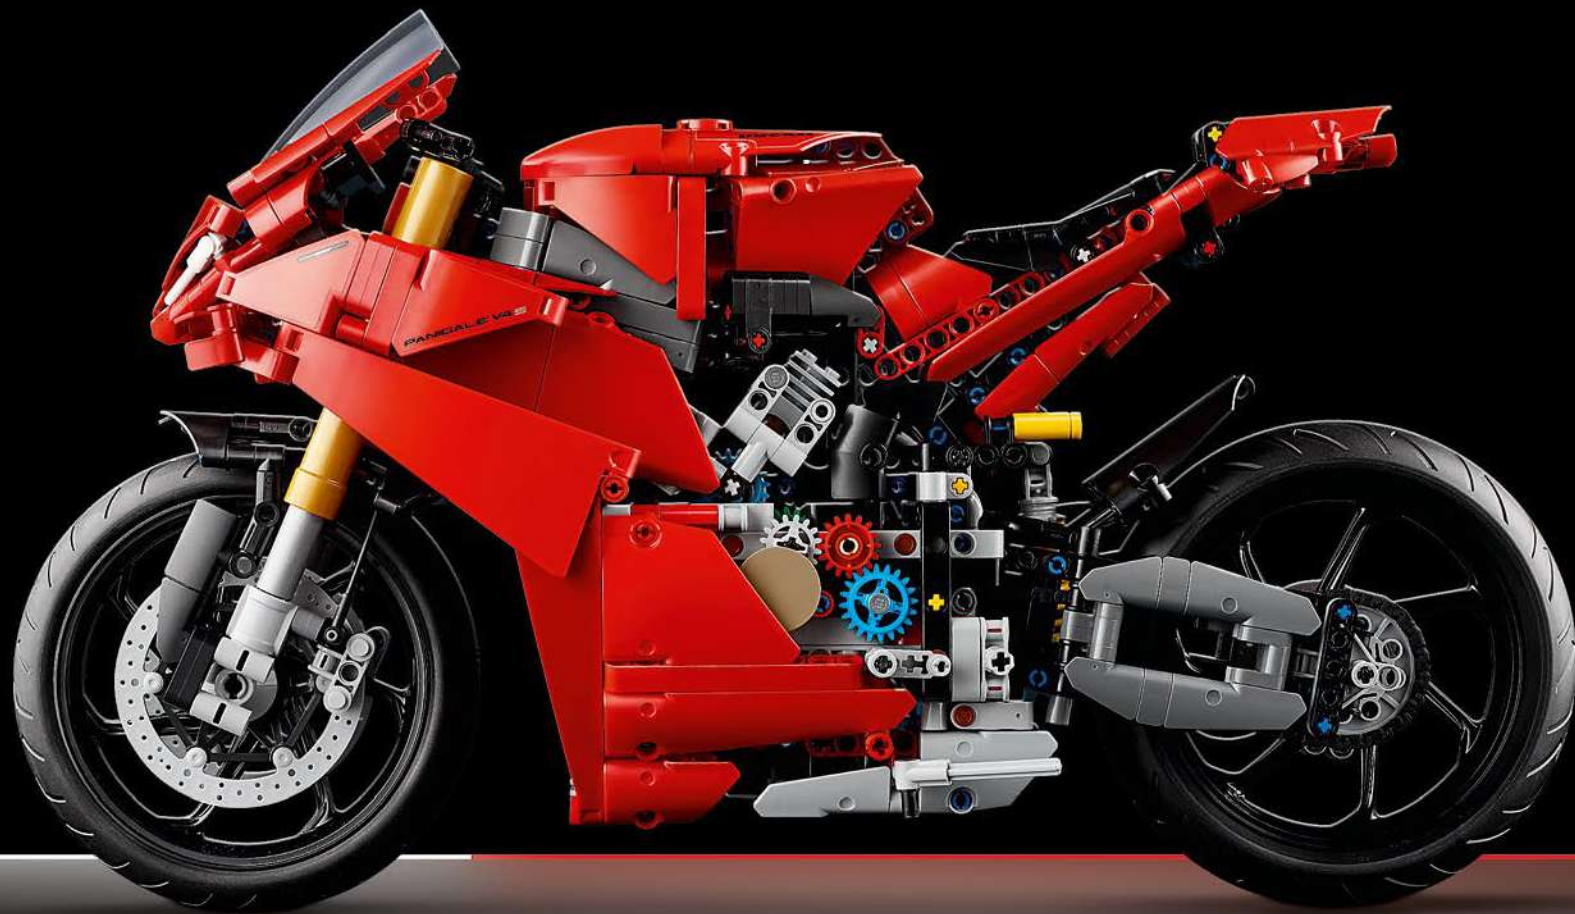

LEGO.com/devicecheck

LEGO® Builder

PANIGALE V4 S

STYLE, SOPHISTICATION, PERFORMANCE

The Ducati Panigale has long been one of the top performers in its class. With the 2025 Panigale V4, Ducati shifted to even higher gears. Drawing on Desmosedici GP-derived technology, it sets new benchmarks for superbike performance, ergonomics and aerodynamic design. With the only sports segment engine featuring a 90° V configuration, counter-rotating crankshaft and twin pulse ignition, the Panigale V4 is incredibly agile. In short, it's about as close as you get to its racing counterpart! As LEGO® Technic designers, our curiosity was instantly piqued: How could we find new ways of building to recreate this experience?

**2003
DUCATI 999**

The 999 famously dominates the 2003 Superbike World Championship, winning eleven of the first twelve races.

**1994
DUCATI 916**

A modern classic, the 916 blends innovative technical features with style, sophistication and performance in one exciting ride.

INTEGRATING REAL-LIFE FEATURES

“LEGO® Technic versions of real-life vehicles should look and feel as authentic as possible. That means we continuously test new techniques to recreate specific details like suspension, handlebar, engine, gearbox and shapes. We had the pleasure of visiting the Ducati design team as they were developing the 2025 Panigale V4, and they offered us a unique insight into the technology and design considerations they explored in the process. We had a fantastic time working with the team on this replica model, and we hope you will feel the excitement as you build! From the new gearbox with a shifter and the intricate V4 engine, to the iconic exterior with the characteristic livery, you’re in for a challenging, joyful and rewarding building flow.”