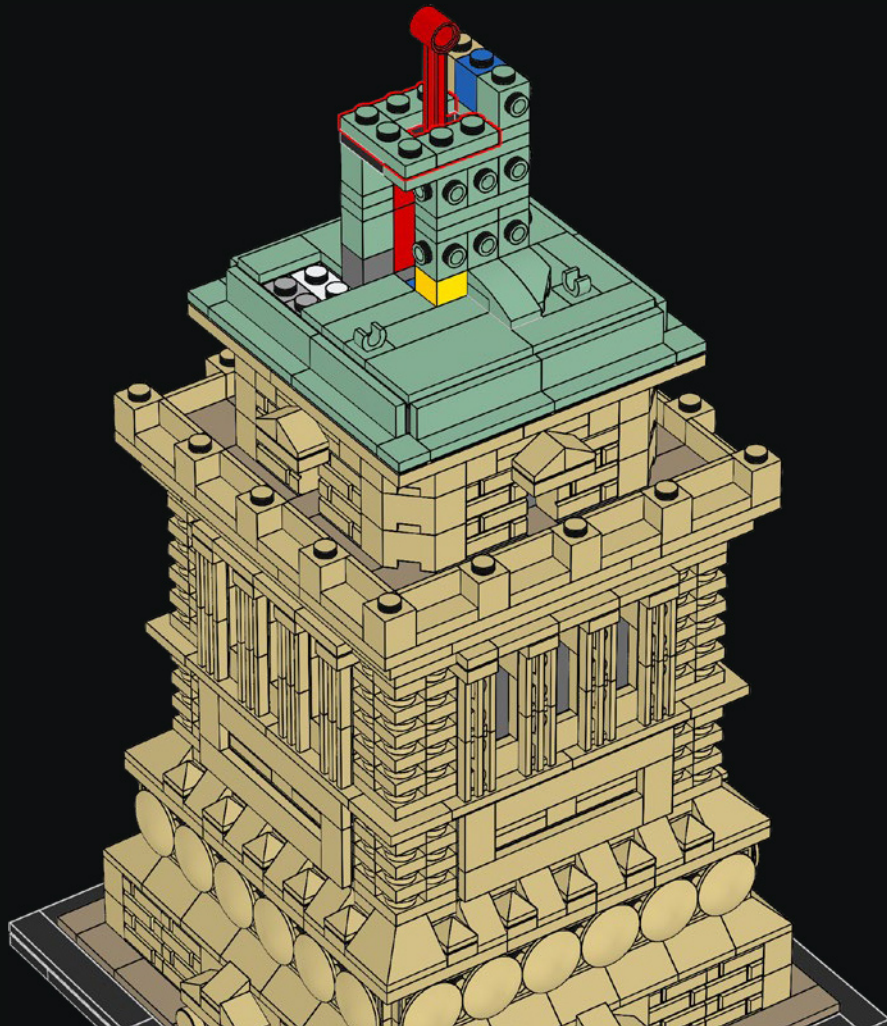

1x

67

68

The Statue holds a tablet upon which is inscribed the date of the American Declaration of Independence (July 4, 1776).

2x

2x

69

2x