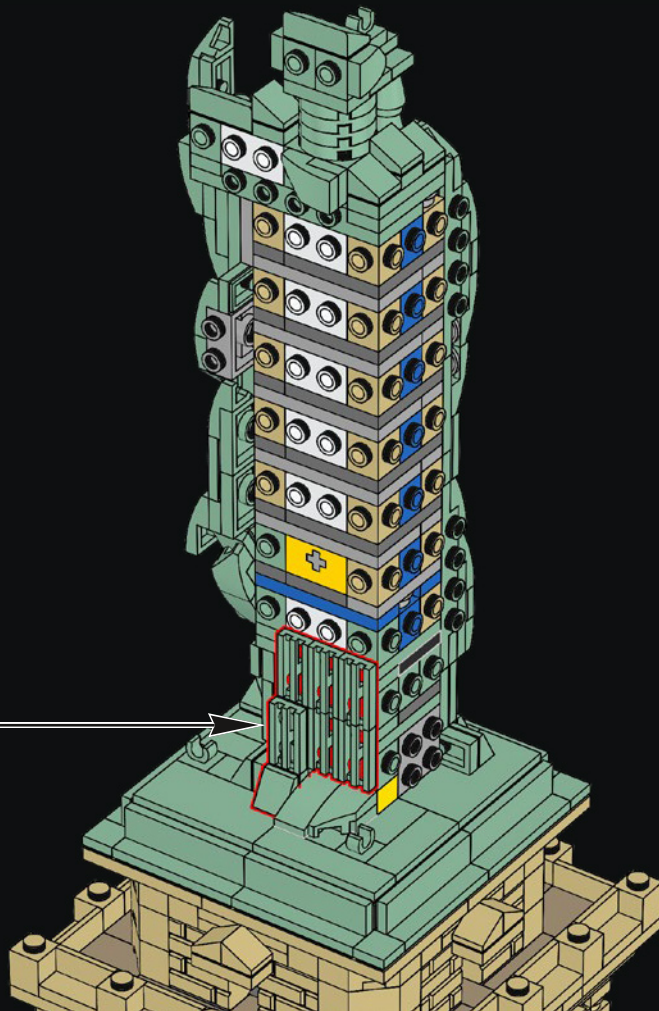

1

2

3

4

When the Statue was first erected in 1886 it was the tallest iron structure in the world.

107

108

109