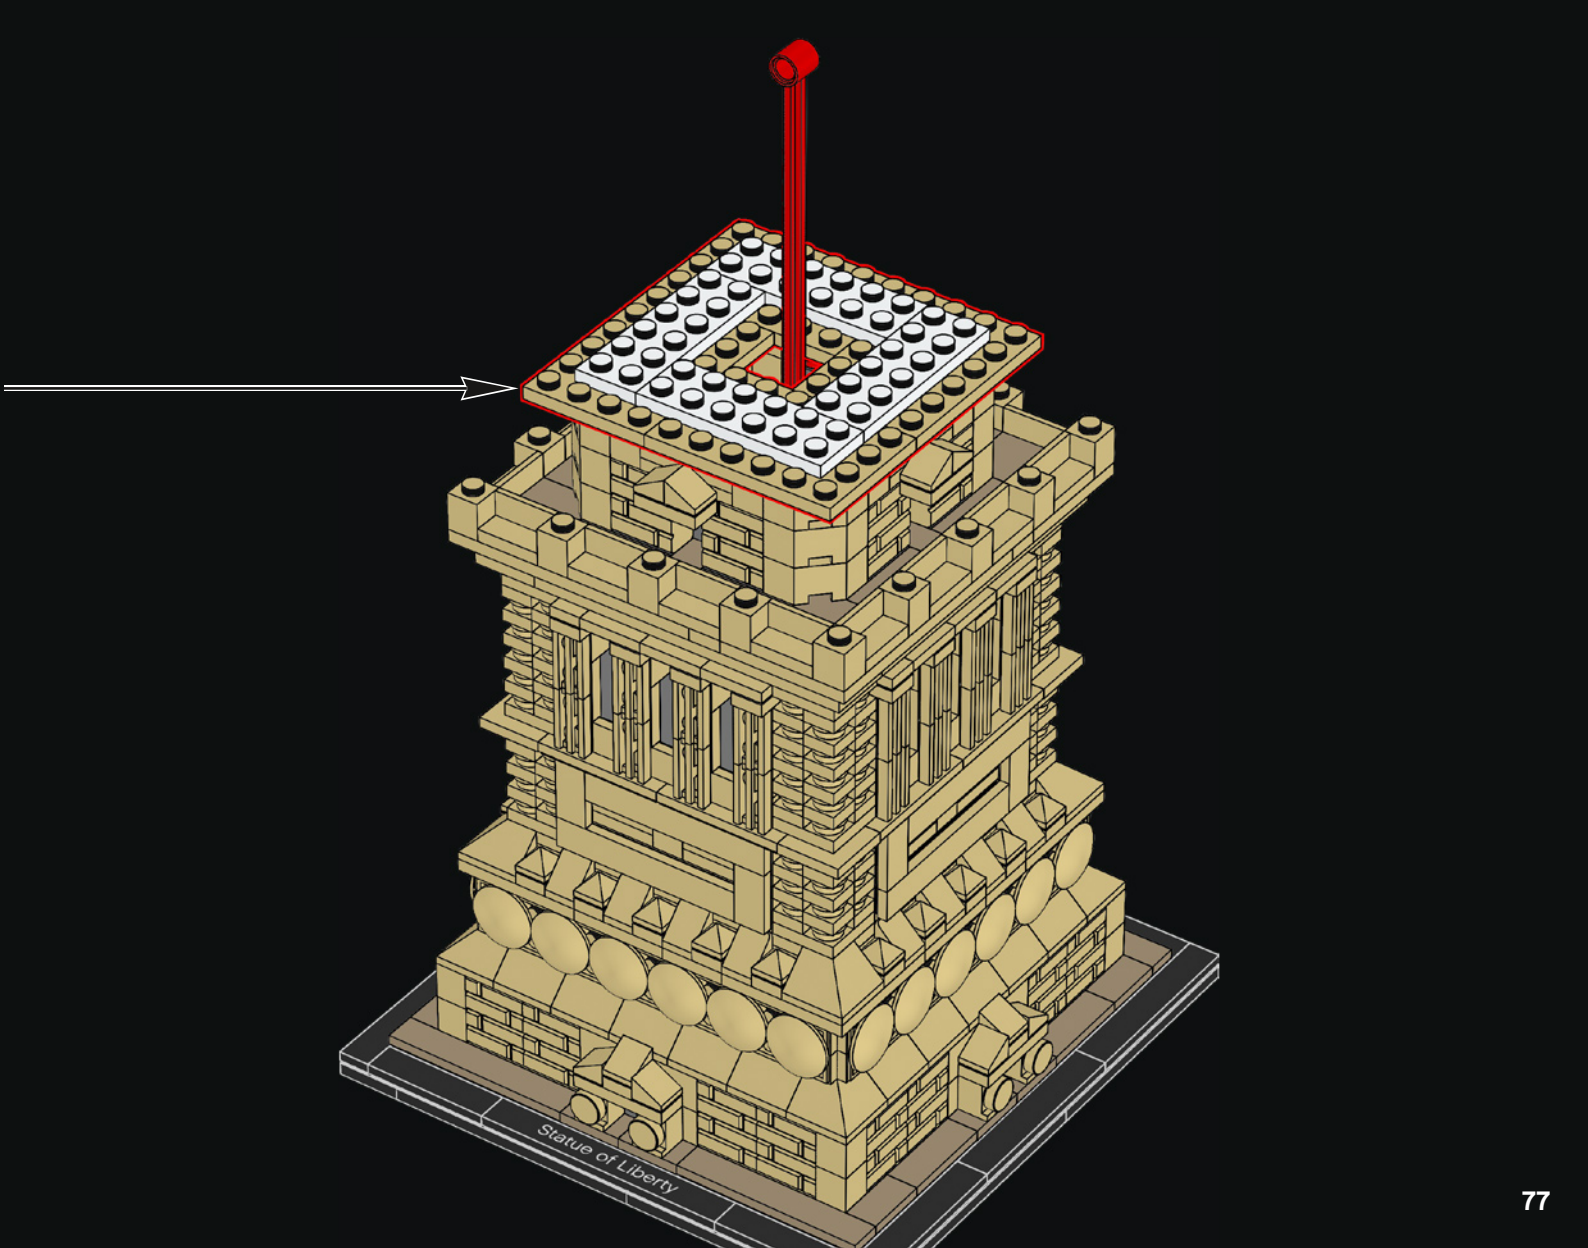

Bartholdi turned to the French architect and structural engineer, Gustave Eiffel, and he proposed creating a 92 ft. (28 m) skeletal central pylon upon which asymmetrical girders could be attached. Flat metal bars were then bolted to the girders to hold the copper skin of the Statue in place. Eiffel would go on to use the same pylon construction method in his famous Eiffel Tower, which was completed in 1889.

3

4

5

6

7

8

Statue of Liberty

53