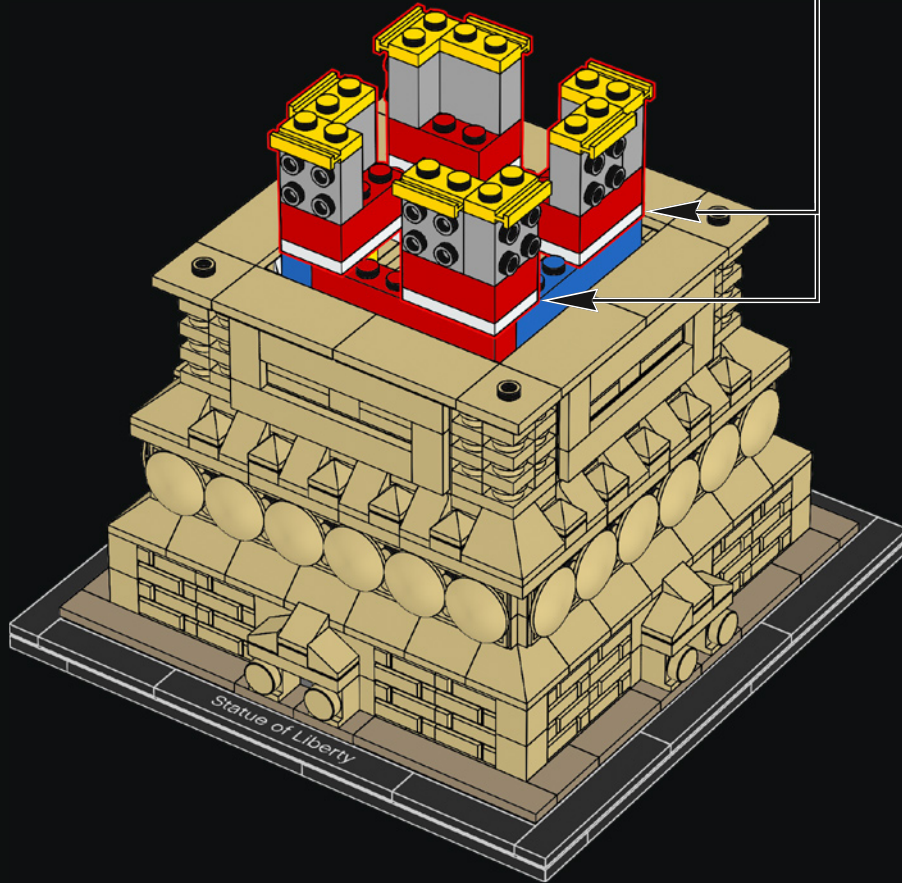

Bartholdi turned to the French architect and structural engineer, Gustave Eiffel, and he proposed creating a 92 ft. (28 m) skeletal central pylon upon which asymmetrical girders could be attached. Flat metal bars were then bolted to the girders to hold the copper skin of the Statue in place. Eiffel would go on to use the same pylon construction method in his famous Eiffel Tower, which was completed in 1889.

28

29

8x

30

31

32

33

4x