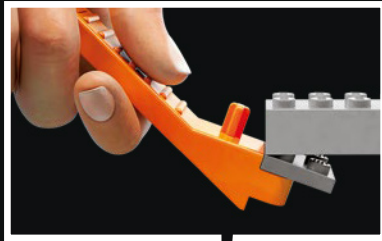

LEGO.com/brickseparator