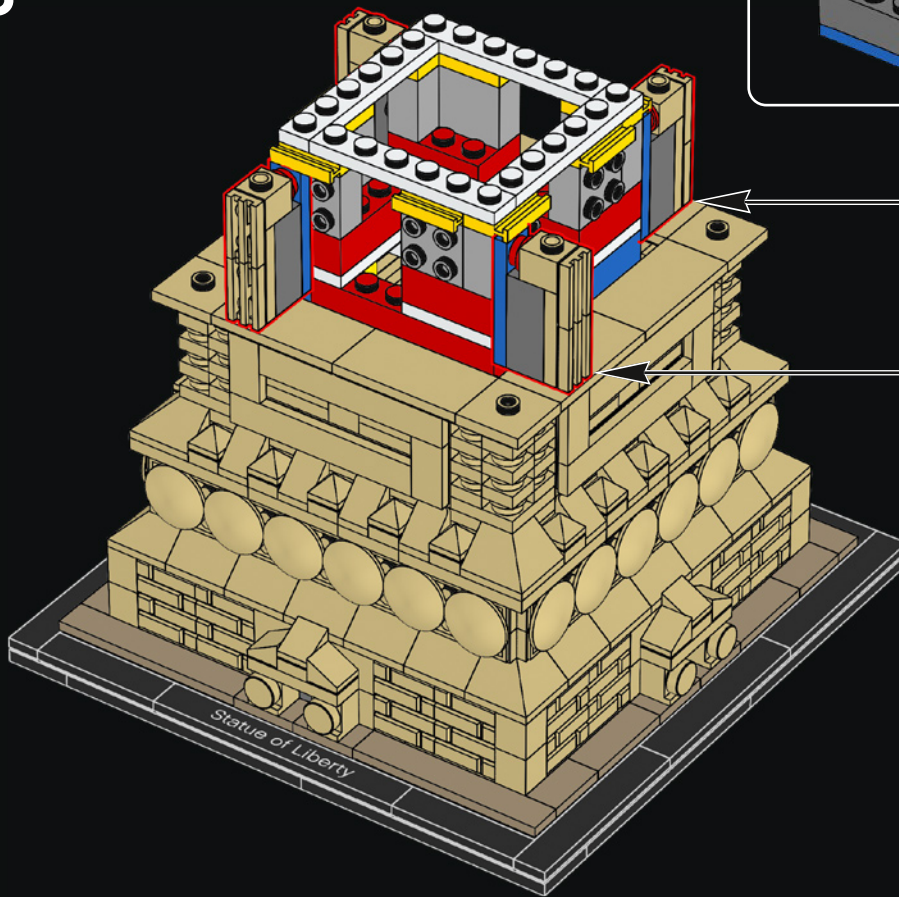

Bartholdi turned to the French architect and structural engineer, Gustave Eiffel, and he proposed creating a 92 ft. (28 m) skeletal central pylon upon which asymmetrical girders could be attached. Flat metal bars were then bolted to the girders to hold the copper skin of the Statue in place. Eiffel would go on to use the same pylon construction method in his famous Eiffel Tower, which was completed in 1889.

28

29

8x

30

31

32

33

4x