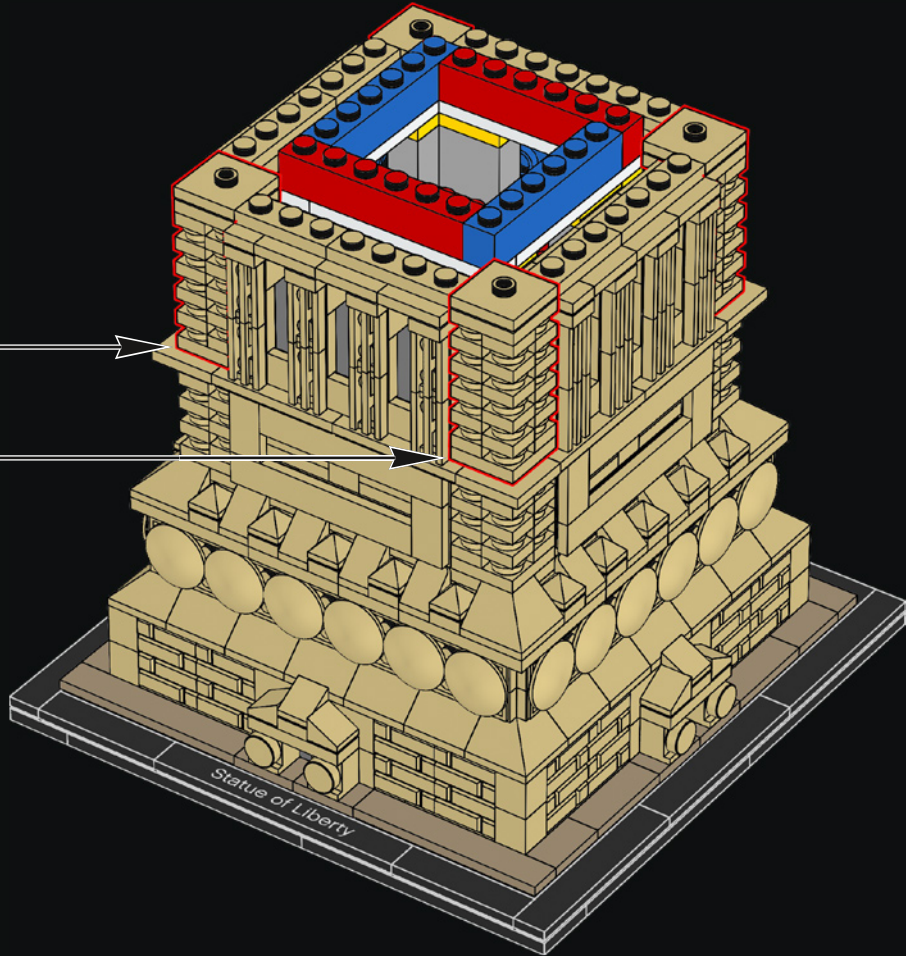

In high winds of 50 mph (80 kph) or more, the Statue can sway by up to 3 in. (7.6 cm).